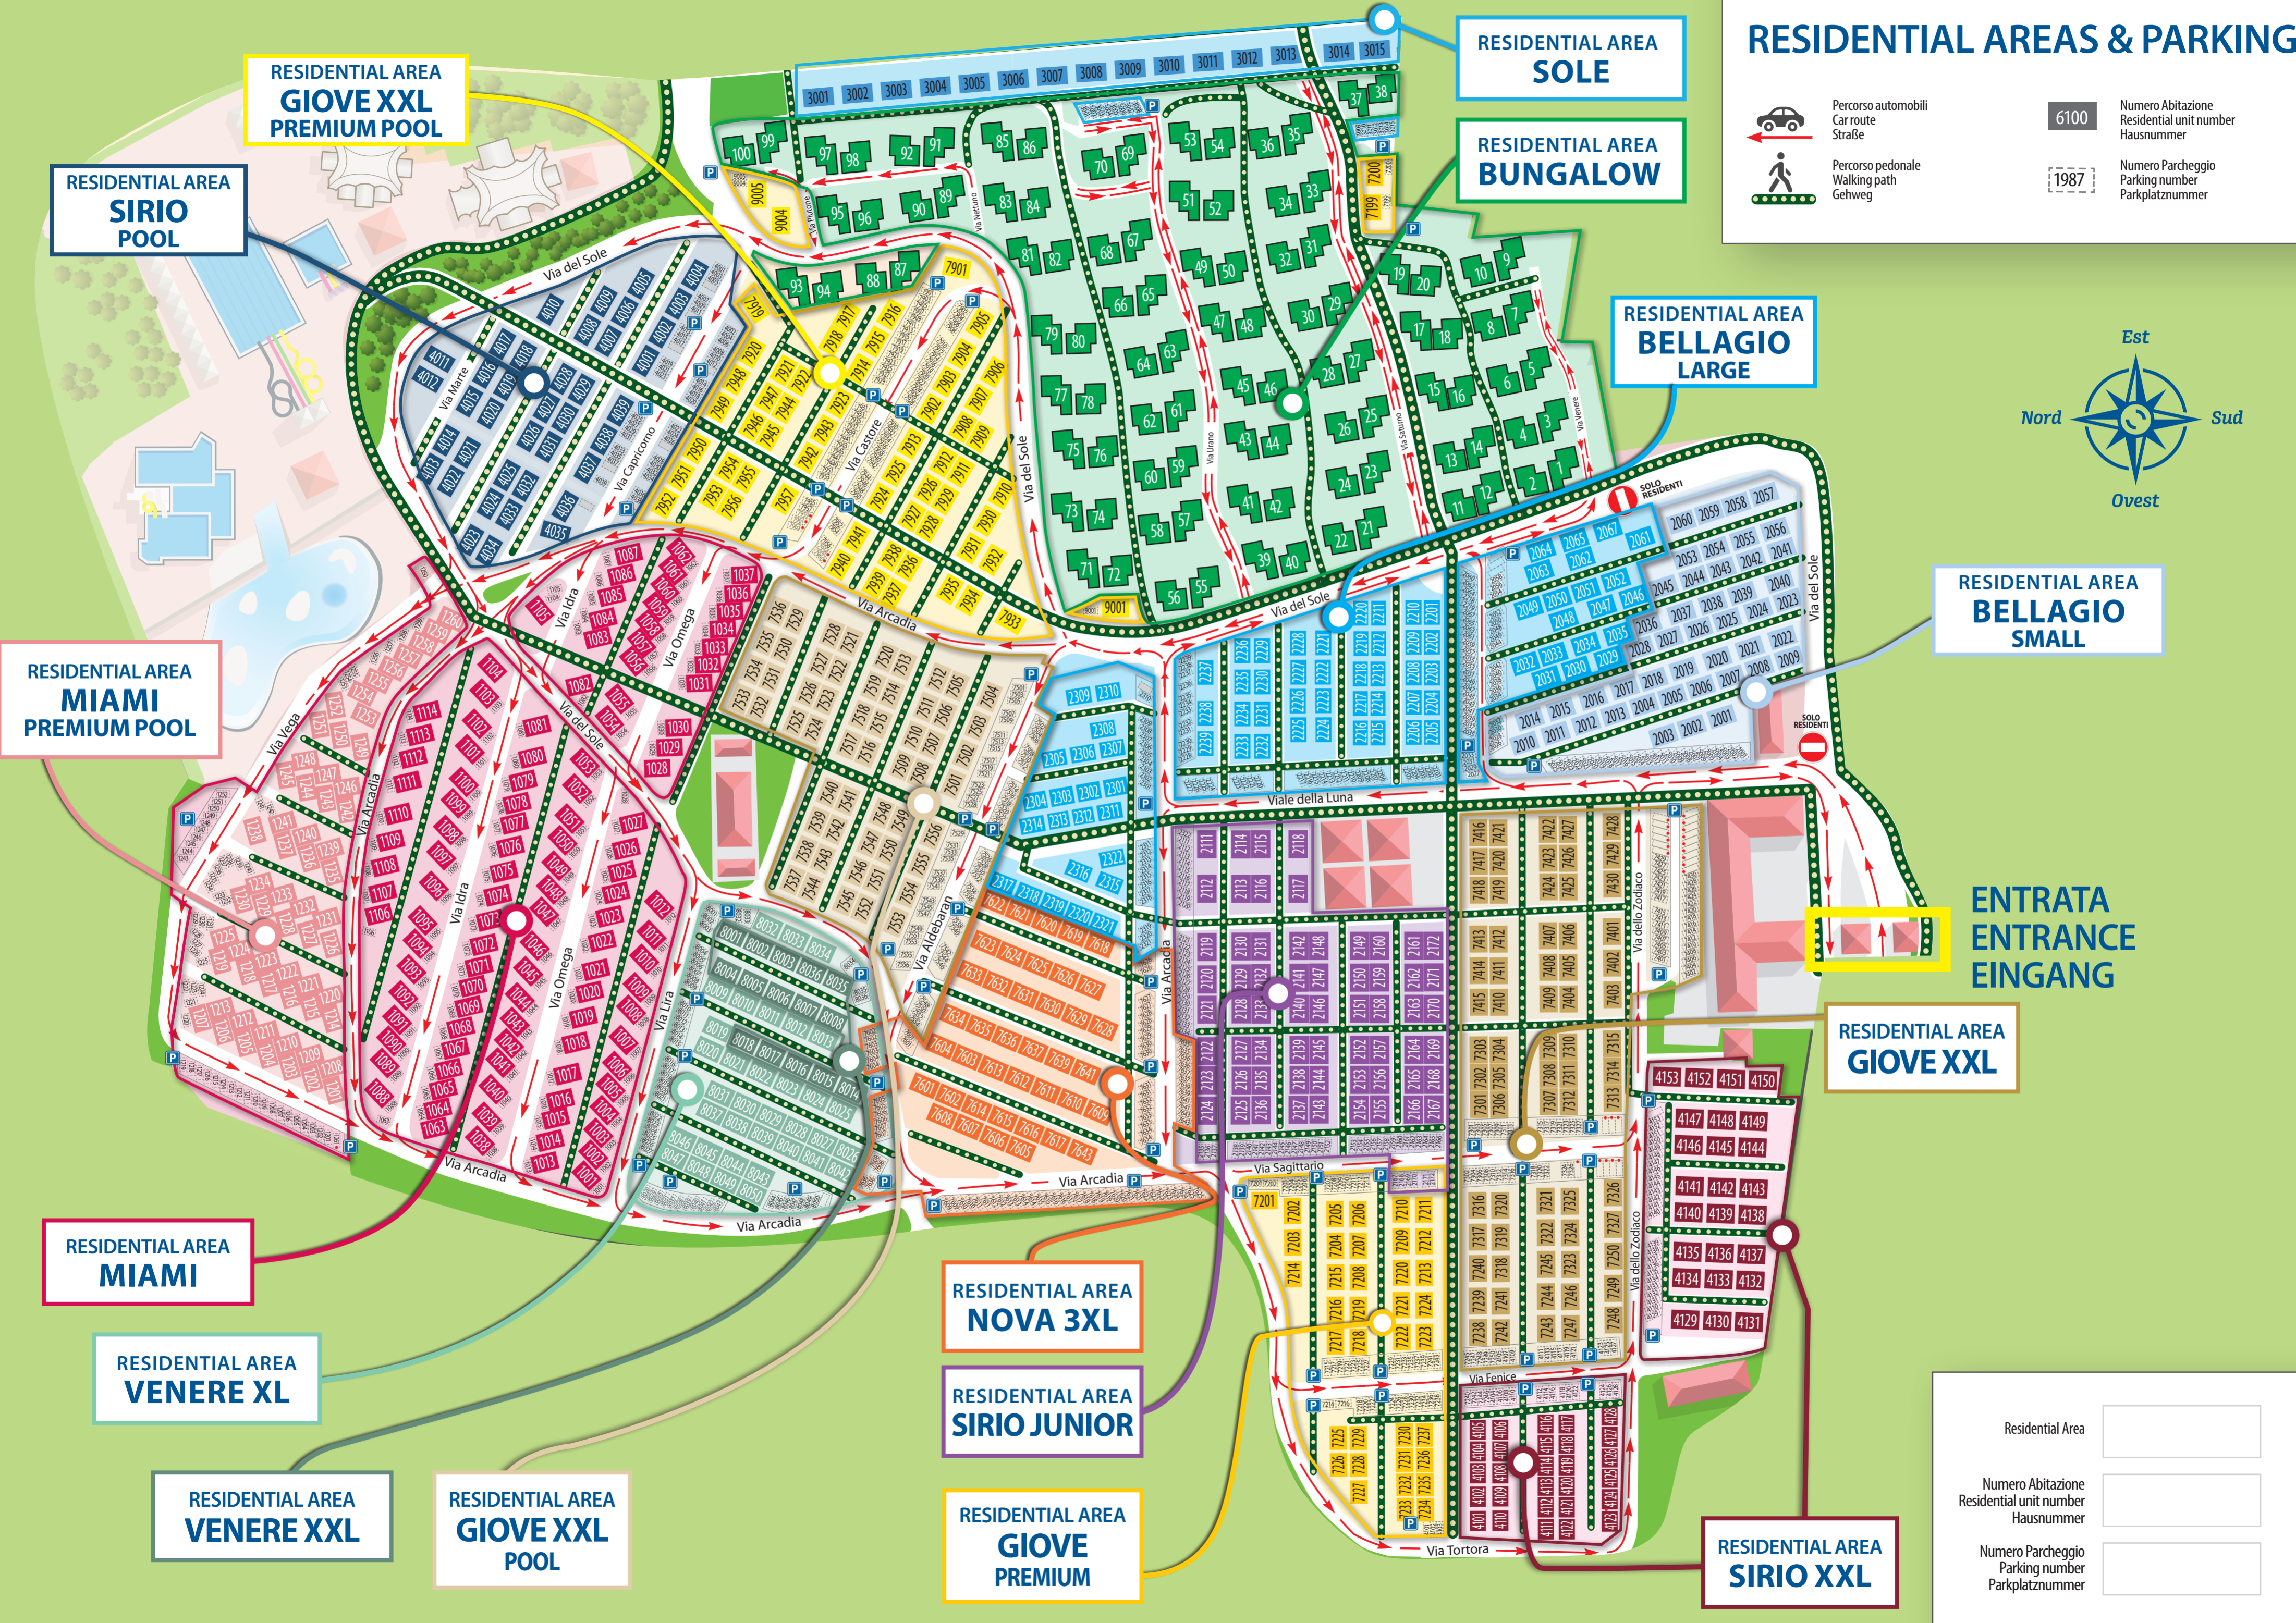

Mare Adriatico Adriatic Sea

A	Ricevimento	Reception	Rezeption
B	Ufficio Prenotazioni	Booking Center	Buchungsbüro
C	Guest Relations Office	Guest Relations Office	Guest Relations Office
1	Bancomat	Atm cash machine	Geldautomat
2	Fotografo	Photographer	Fotograf
3	Supermercato	Supermarket	Supermarkt
4	Bar "Ombretta"	"Ombretta"	Bar "Ombretta"
5	Sala giochi	Arcade room	Spielhalle
6	Bazaar	Bazaar	Bazaar
7	Noleggio biciclette e monopattini	Bicycle rental	Fahrrad-Verleih
8	Capolinea Trenino	Electric Train main stop	Zug Endhaltestelle
9	VIVAS kitchen&pizza & pool bar	VIVAS kitchen&pizza & pool bar	VIVAS kitchen&pizza & pool bar
10	Pumptrack	Pumptrack	Pumptrack
11	Lavanderia e servizi	Laundry & facilities	Wäscherei & WC

23	Padel	Padel	Padel
24	Parcheggio esterno	External Parking area	Parkplatz außerhalb
25	Parcheggio esterno Tenuta Santa Grazia	External Parking Area Tenuta Santa Grazia	Parkplatz außerhalb Tenuta Santa Grazia
26	Tennis	Tennis courts	Tennis
27	Punto raccolta emergenze	Emergency gathering spot	Notfallsammelpunkt
28	Tiro con l'arco	Archery	Bogenschiessen
29	Calcio	Soccer	Fussball
30	Centro ippico	Horse Riding Center	Reitstall
31	Beach volley Beach soccer	Beach volley Beach soccer	Beach volley Beach soccer
32	Isaresidence Holiday Resort	Isaresidence Holiday Resort	Isaresidence Holiday Resort
33	Ristorante - Pizzeria "Ai Tamerici"	Restaurant - Pizzeria "Ai Tamerici"	Restaurant Pizzeria "Ai Tamerici"
34	Area cani	Dog Area	Hundewiese
35	Parco giochi per bambini	Children's play ground	Kinderspielplatz
36	Colonnina ricarica elettrica	Electric charging station	Ladestation für E-Autos